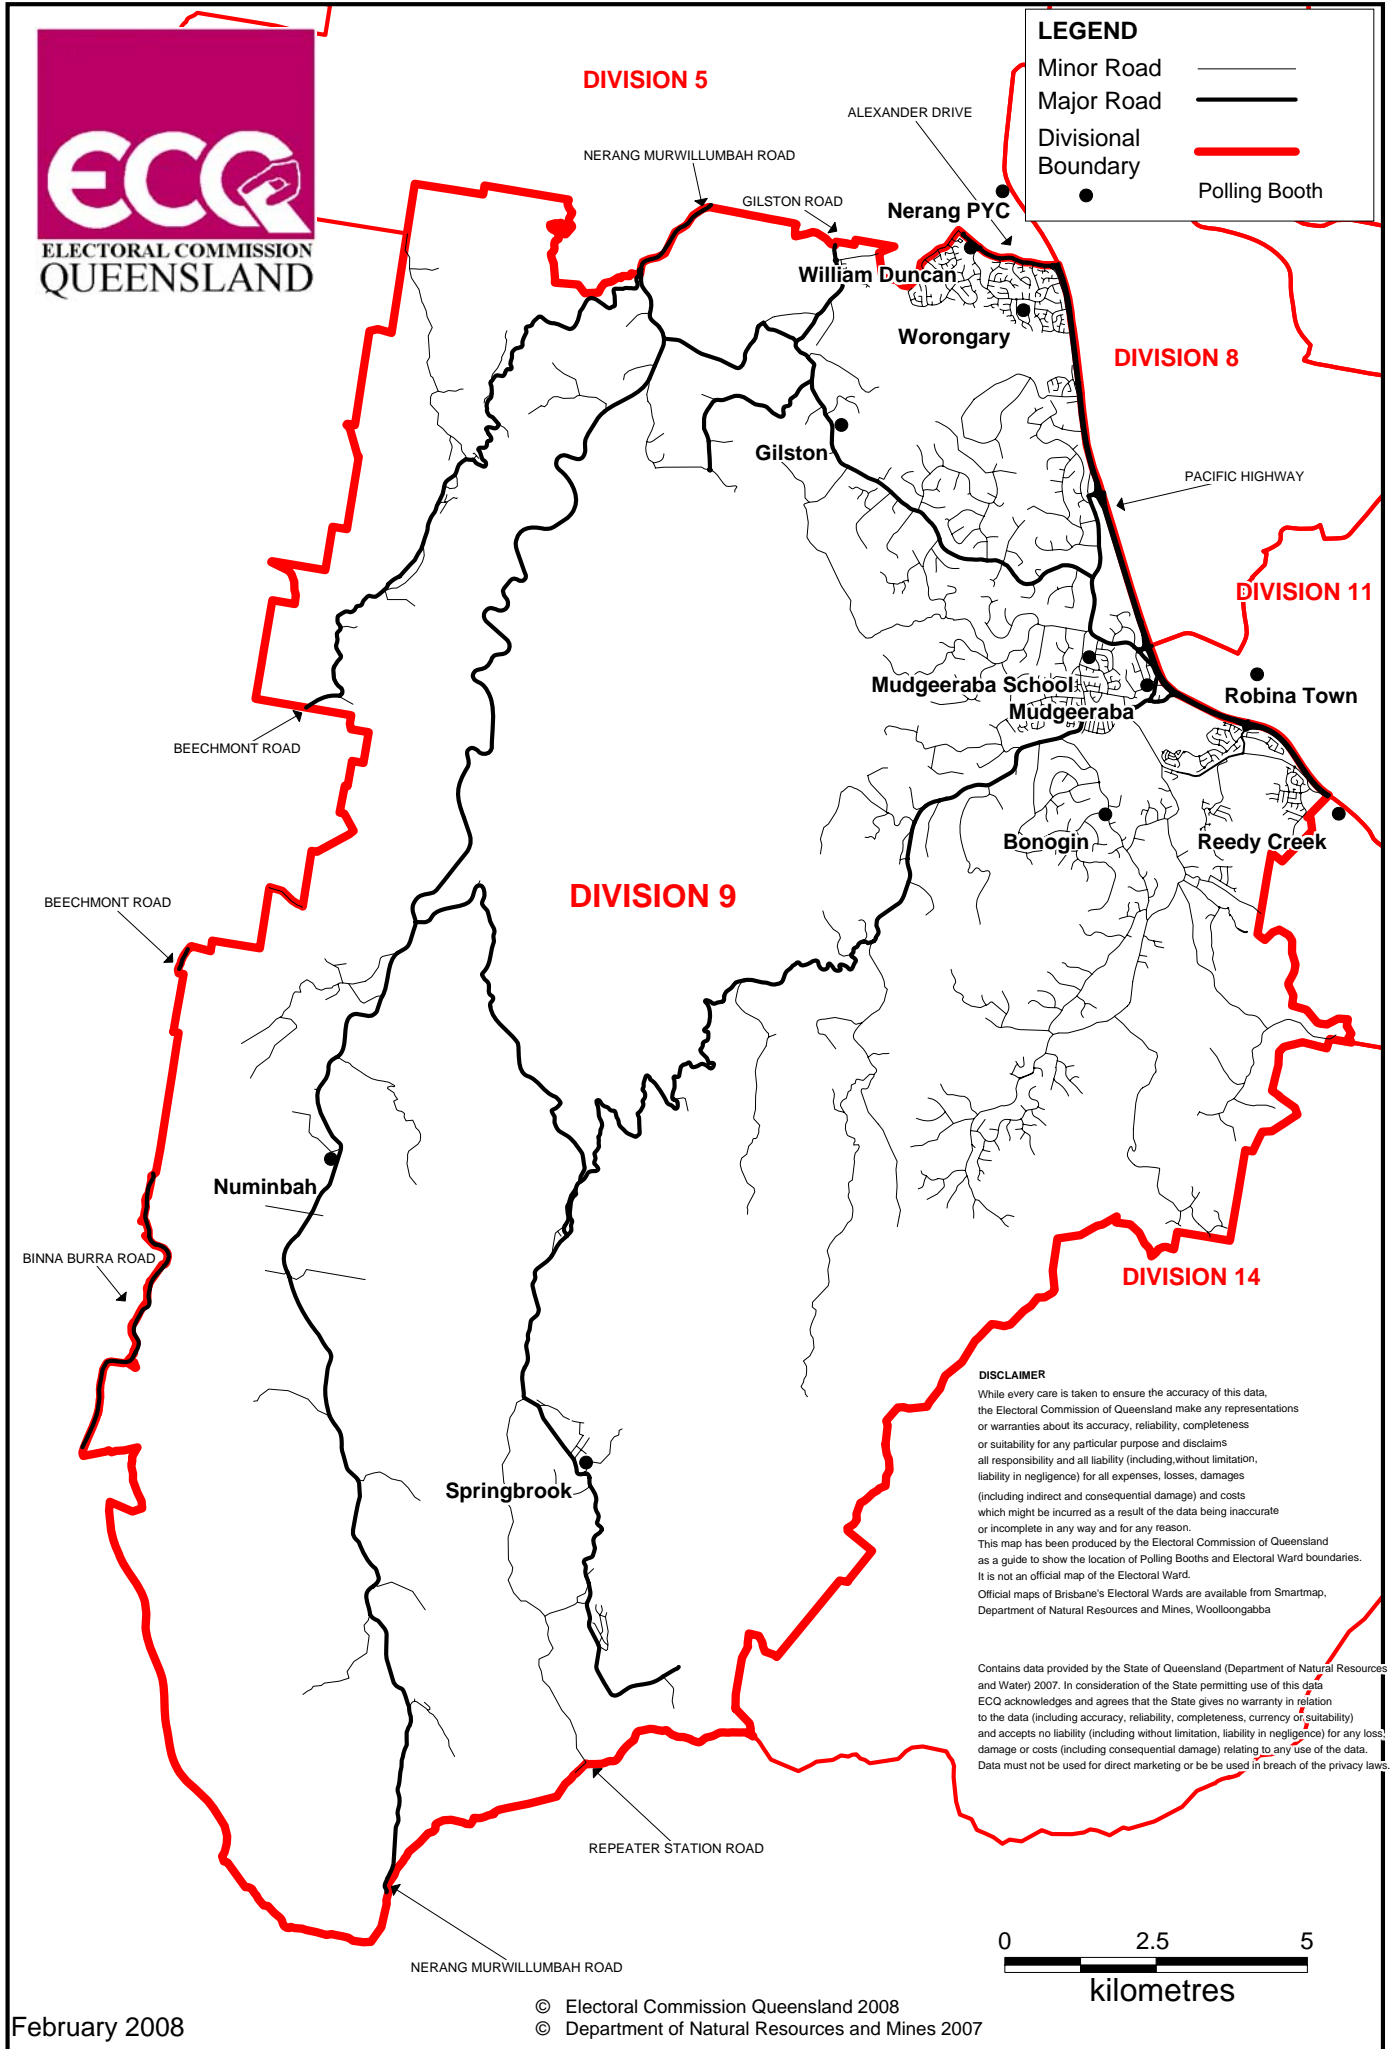

GOLD COAST CITY COUNCIL ELECTION 2008 SHOWING POLLING BOOTH LOCATIONS
Division 9 Electors at close of Roll: 20,422 **No. of Booths: 11**

LEGEND

Minor Road	—
Major Road	—
Divisional Boundary	—
Polling Booth	●

DISCLAIMER
While every care is taken to ensure the accuracy of this data, the Electoral Commission of Queensland make any representations or warranties about its accuracy, reliability, completeness or suitability for any particular purpose and disclaims all responsibility and all liability (including, without limitation, liability in negligence) for all expenses, losses, damages (including indirect and consequential damage) and costs which might be incurred as a result of the data being inaccurate or incomplete in any way and for any reason. This map has been produced by the Electoral Commission of Queensland as a guide to show the location of Polling Booths and Electoral Ward boundaries. It is not an official map of the Electoral Ward. Official maps of Brisbane's Electoral Wards are available from Smartmap, Department of Natural Resources and Mines, Woolloongabba