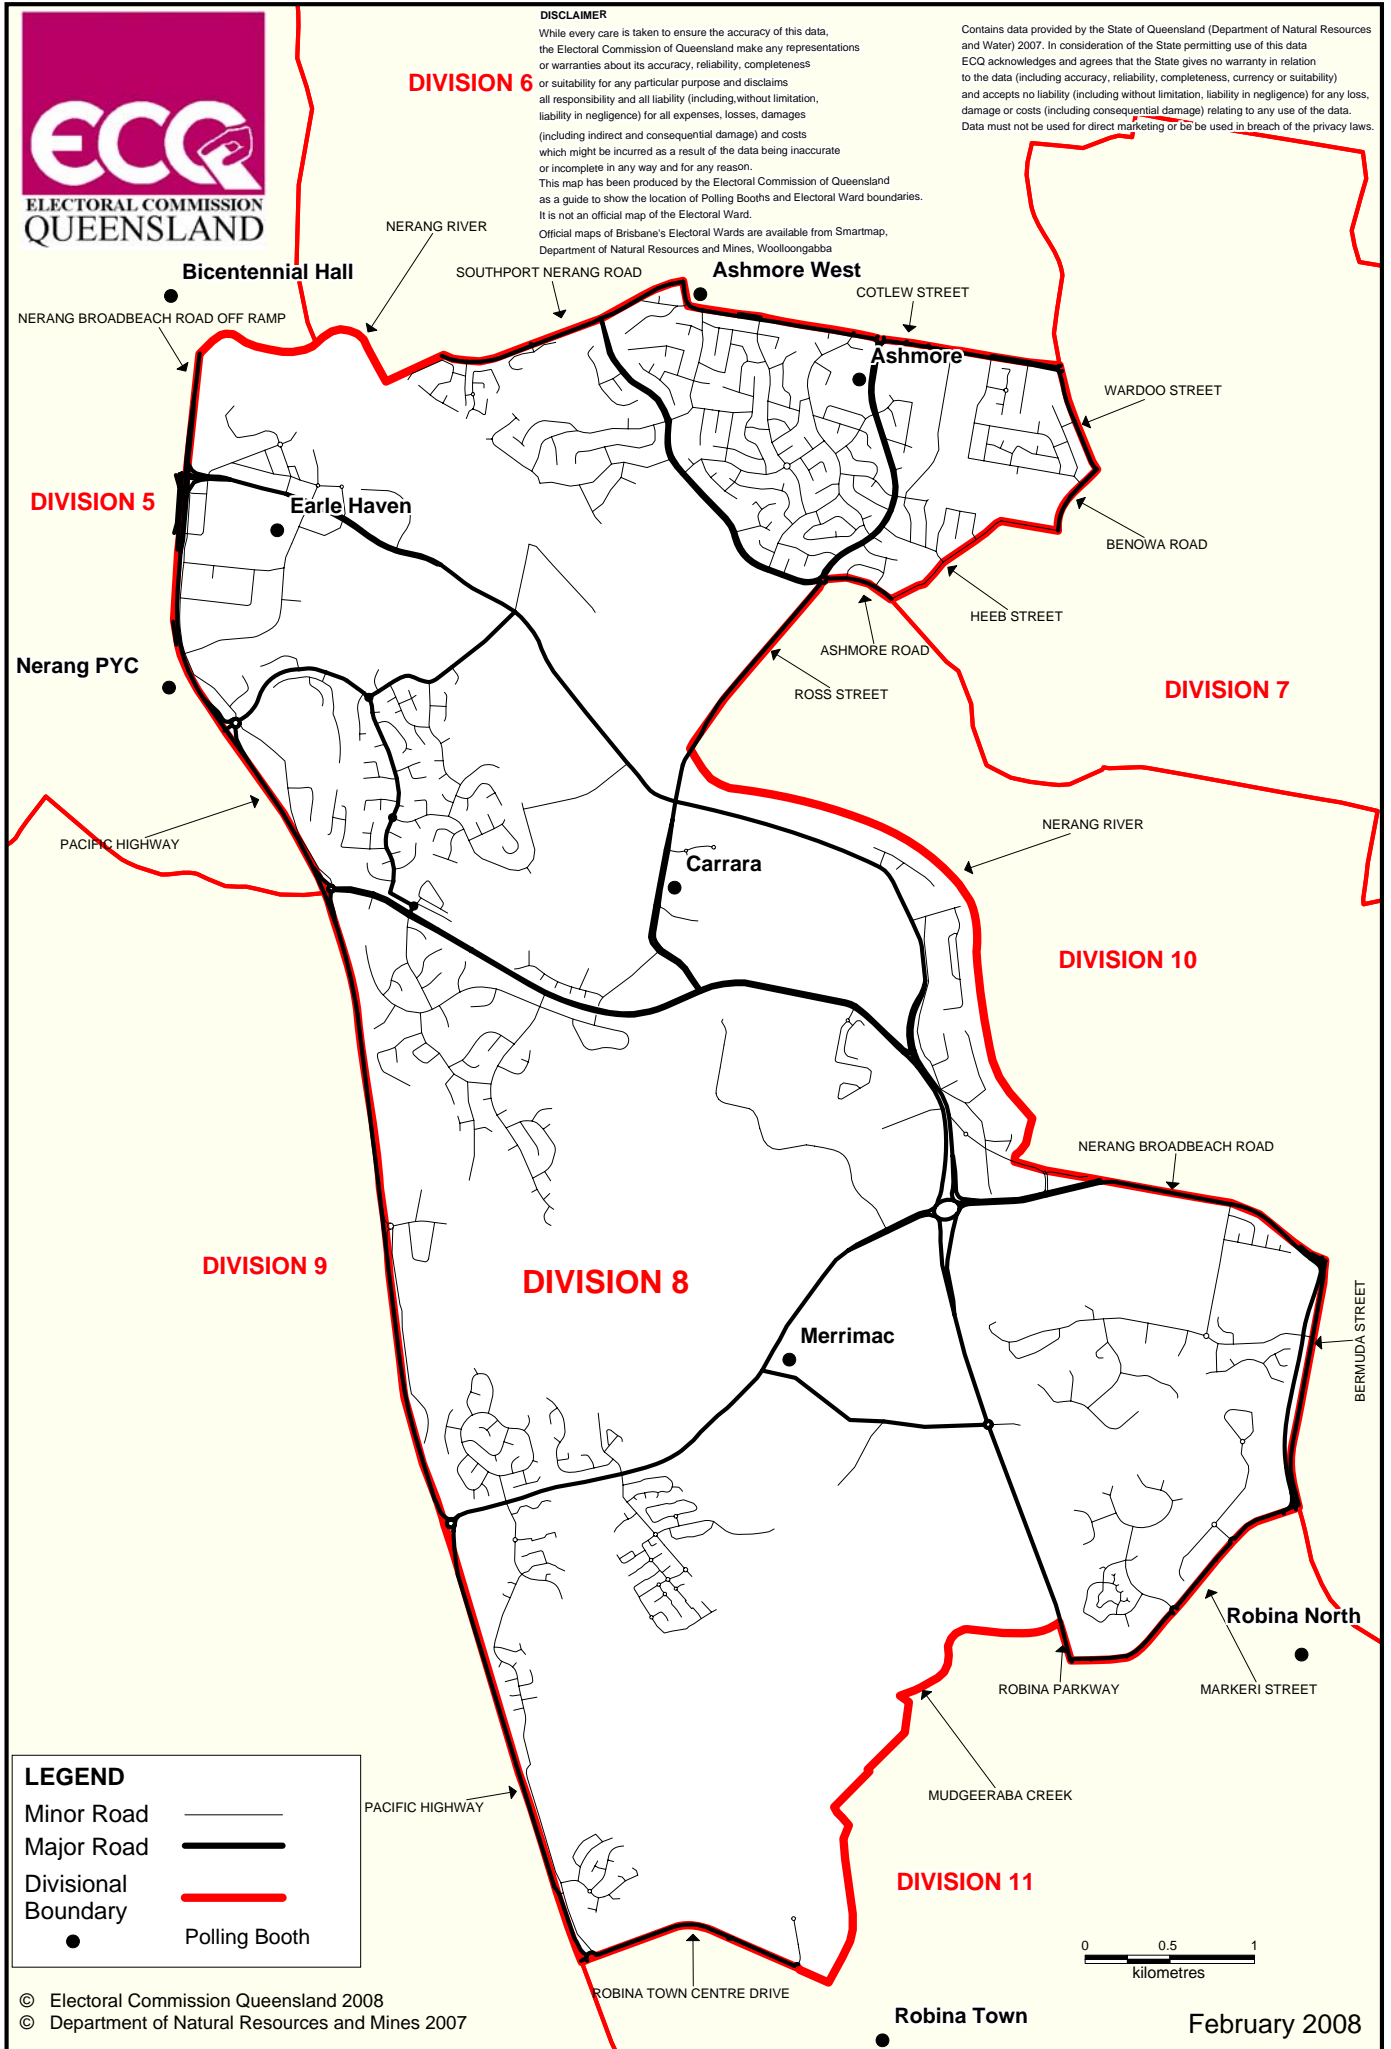

DISCLAIMER

LEGEND

Minor Road	—
Major Road	—
Divisional Boundary	—
Polling Booth	●