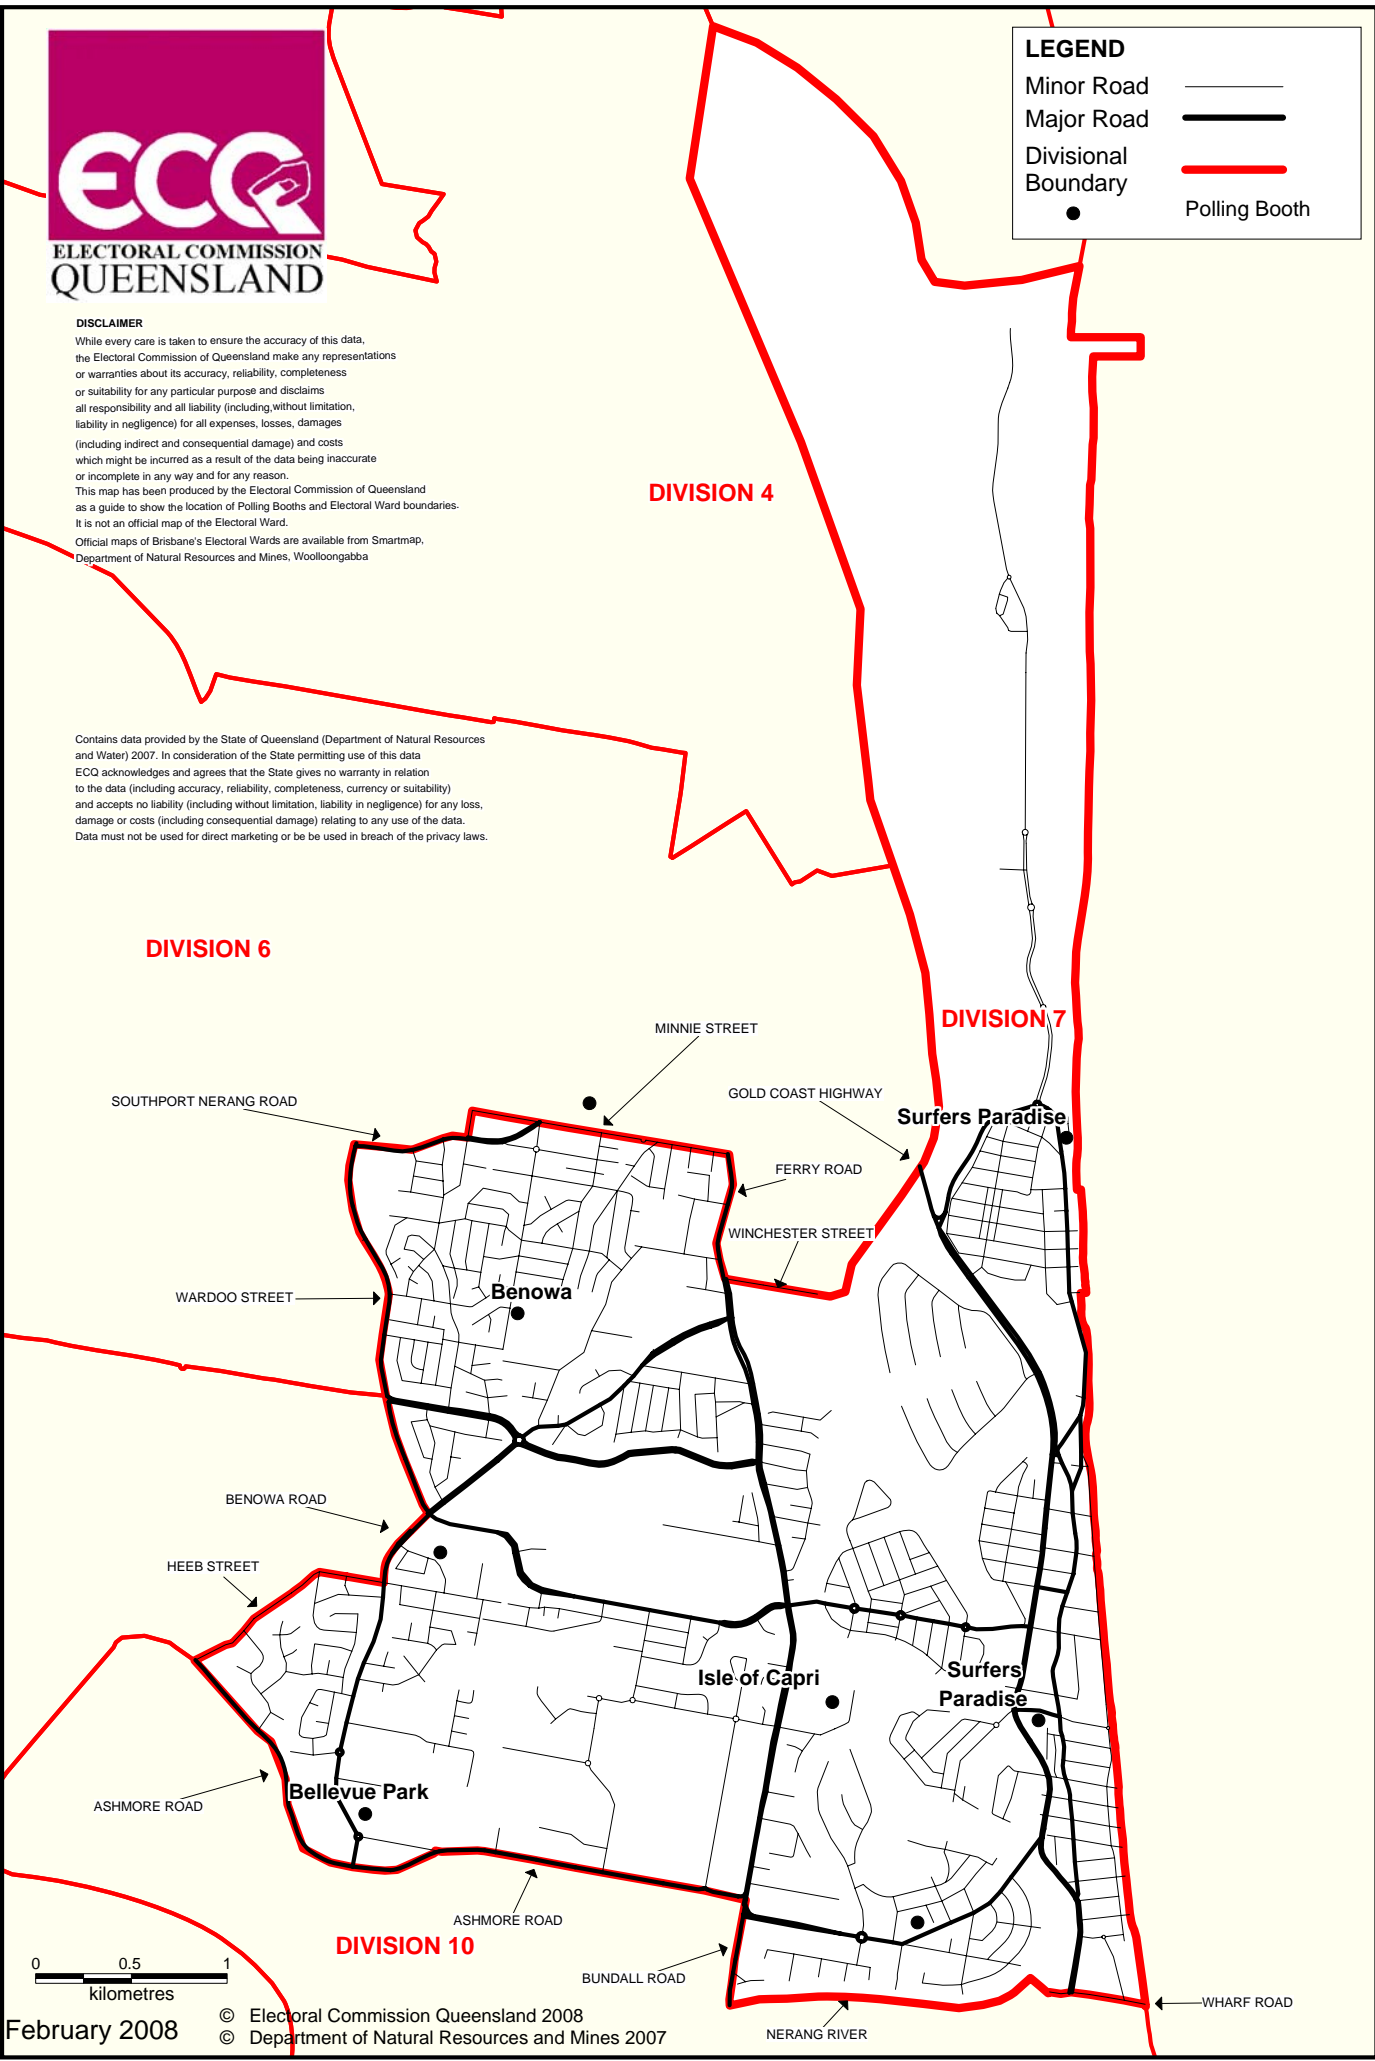

DISCLAIMER

LEGEND	
Minor Road	—
Major Road	—
Divisional Boundary	—
●	Polling Booth

February 2008

© Electoral Commission Queensland 2008
© Department of Natural Resources and Mines 2007