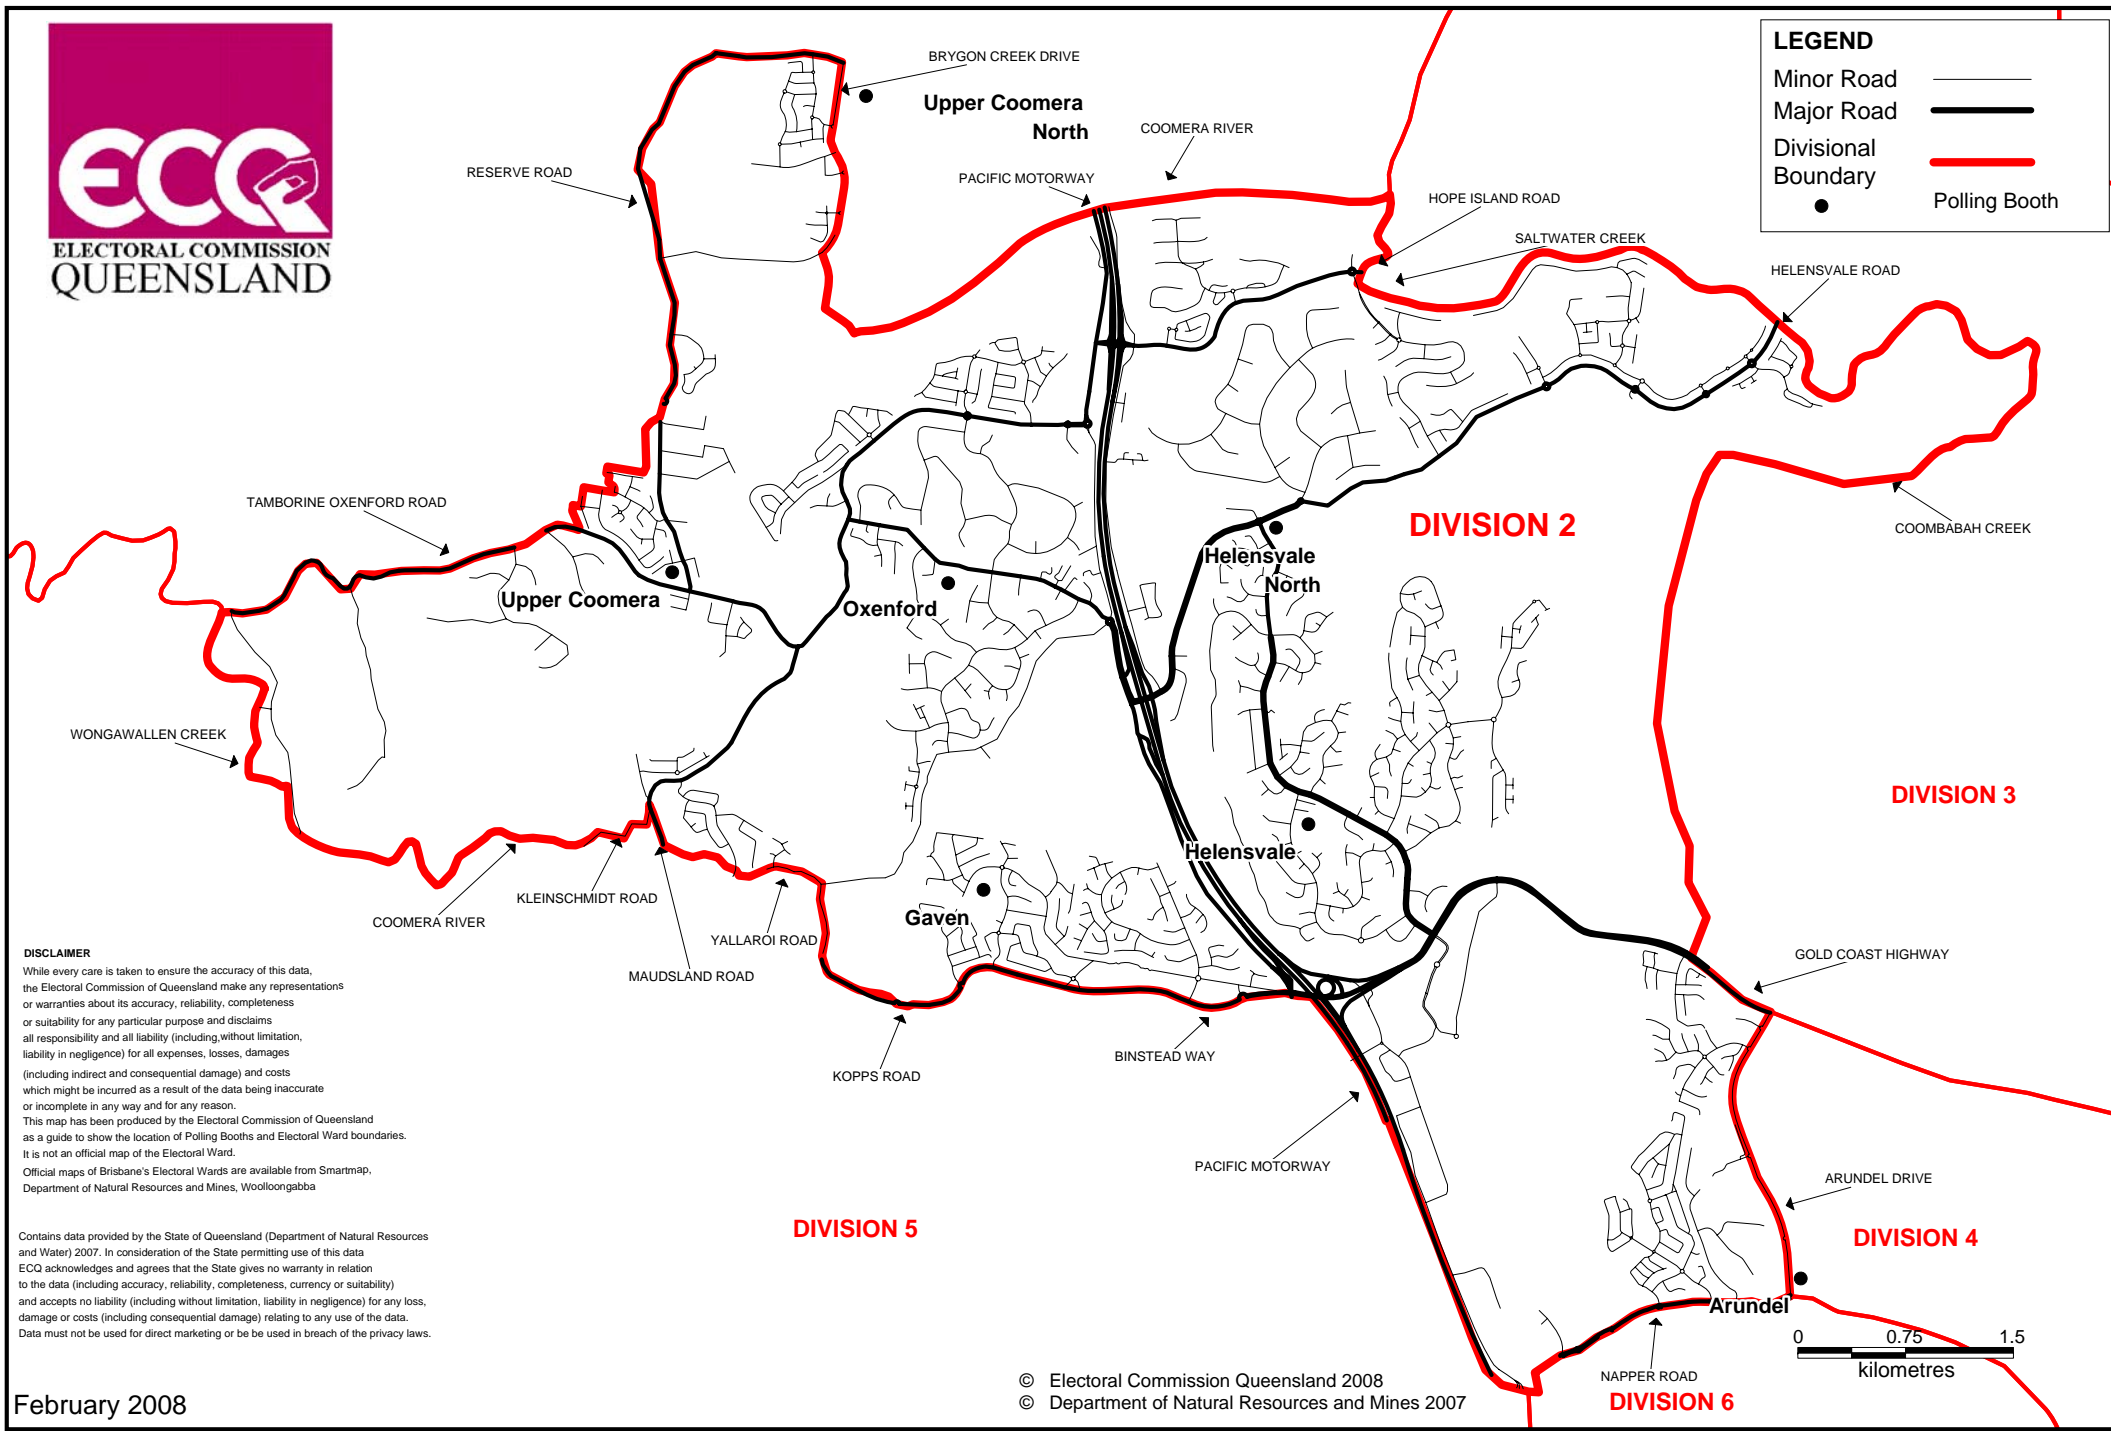

LEGEND

- Minor Road
- Major Road
- Divisional Boundary
- Polling Booth