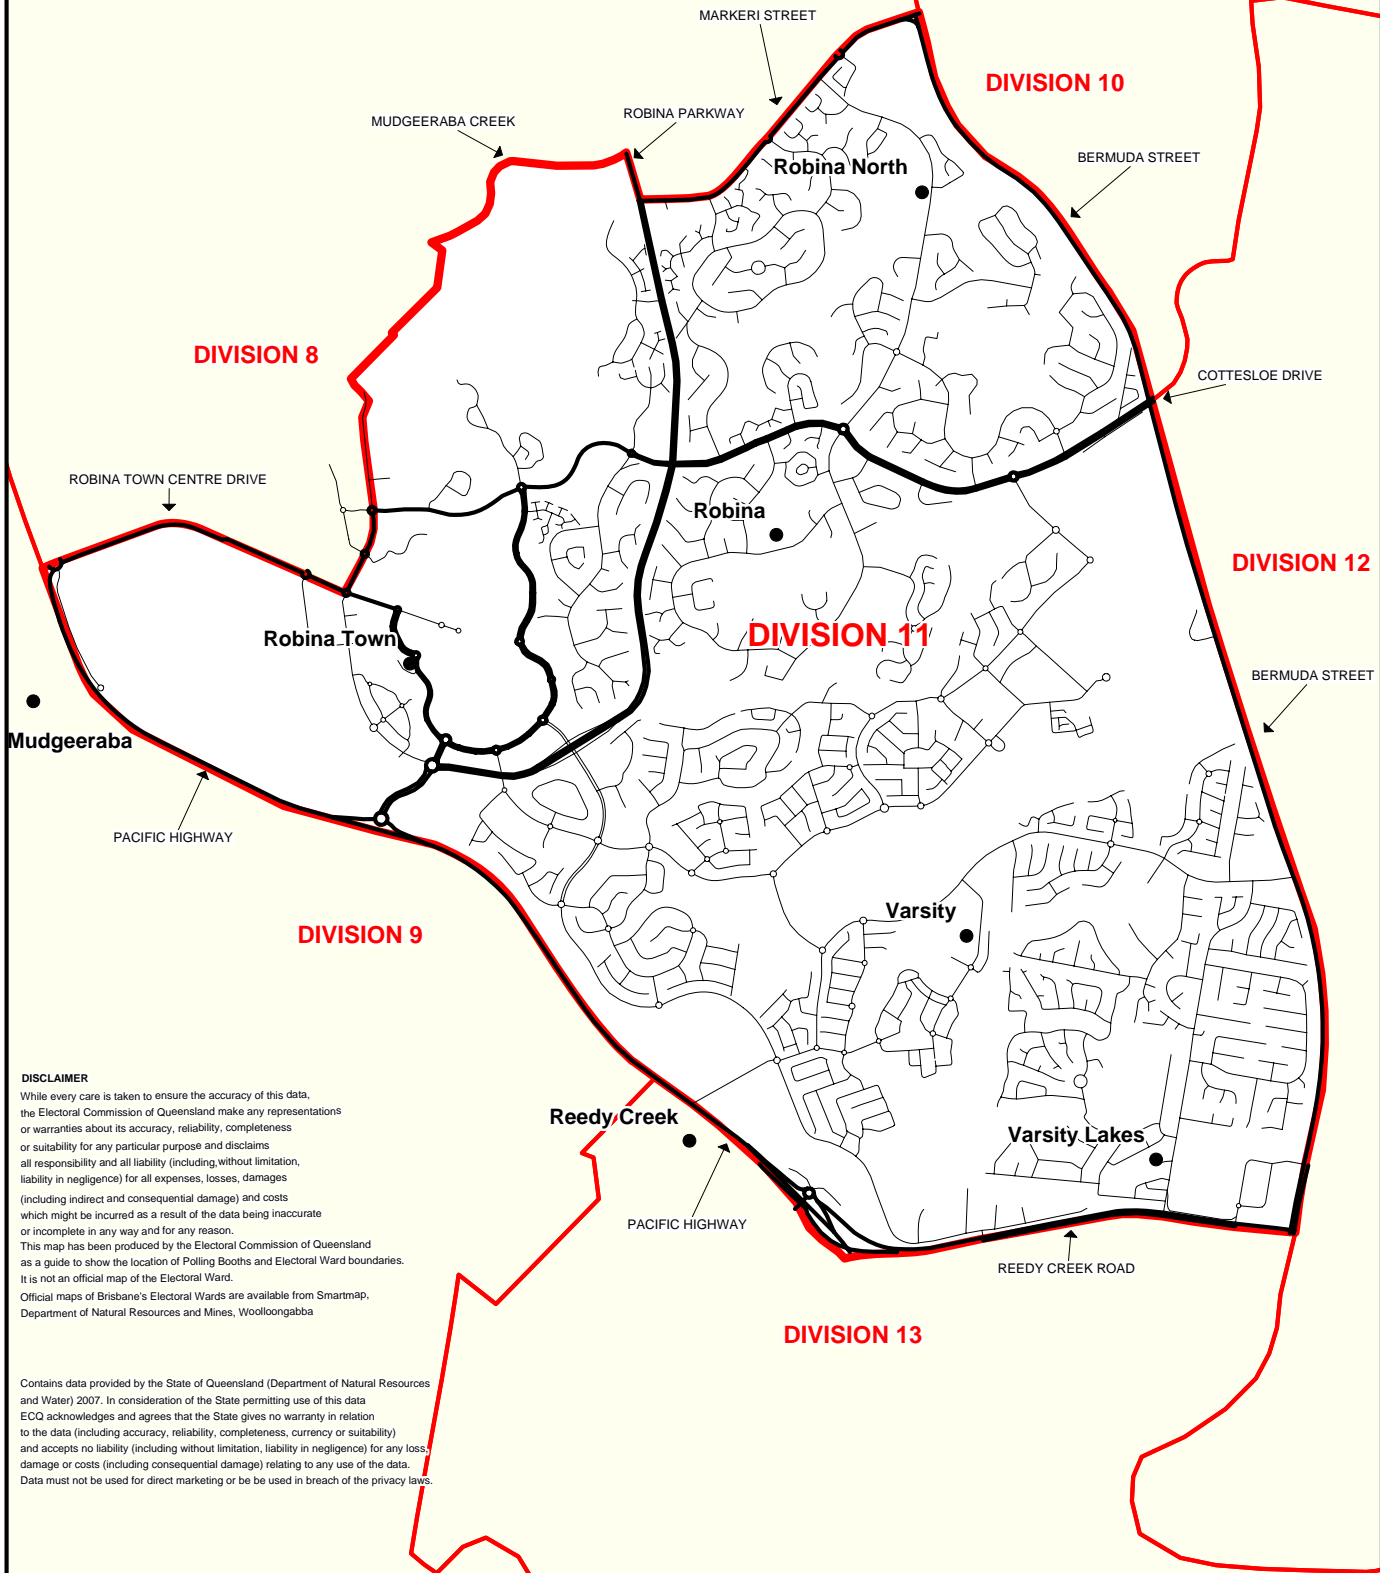

LEGEND	
Minor Road	—
Major Road	—
Divisional Boundary	—
Polling Booth	●