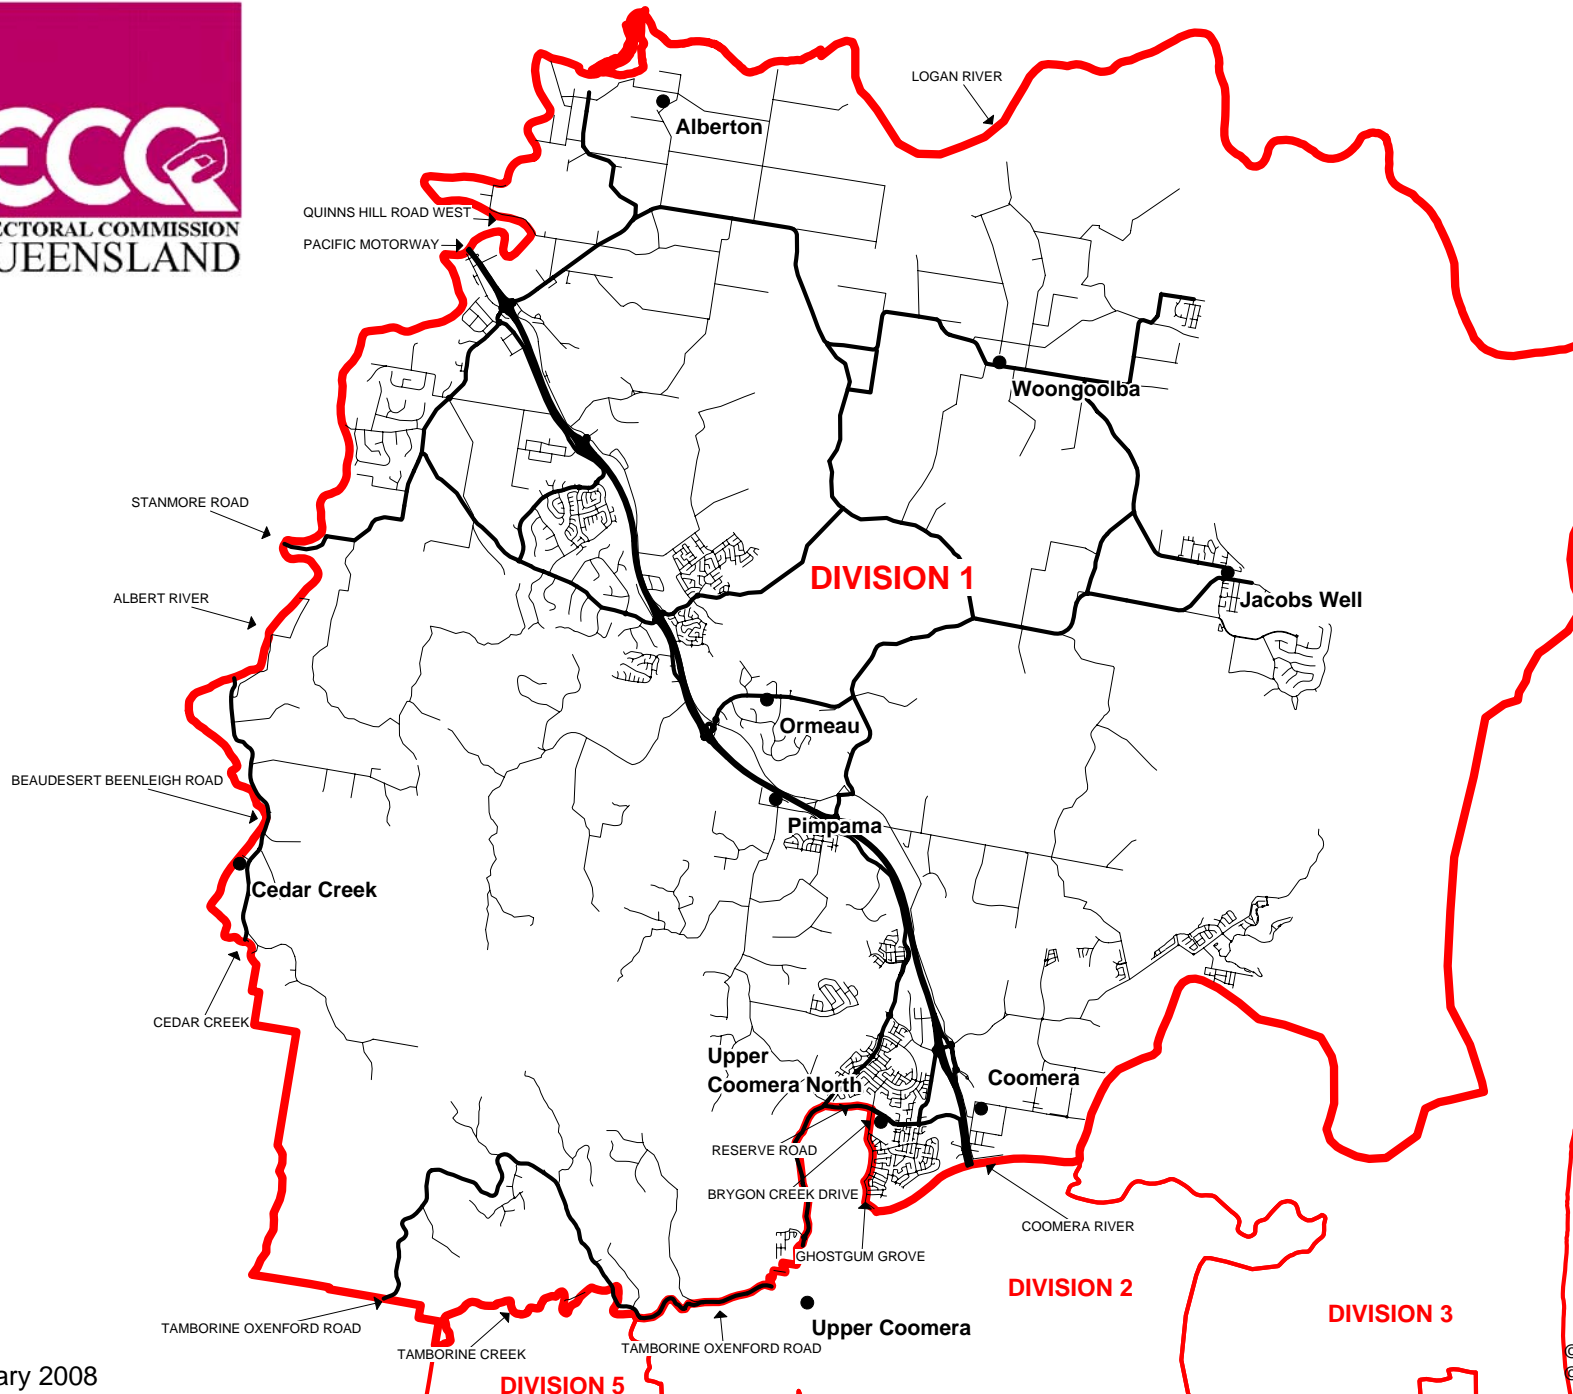

DISCLAIMER
While every care is taken to ensure the accuracy of this data, the Electoral Commission of Queensland make any representations or warranties about its accuracy, reliability, completeness or suitability for any particular purpose and disclaims all responsibility and all liability (including, without limitation, liability in negligence) for all expenses, losses, damages (including indirect and consequential damage) and costs which might be incurred as a result of the data being inaccurate or incomplete in any way and for any reason.
This map has been produced by the Electoral Commission of Queensland as a guide to show the location of Polling Booths and Electoral Ward boundaries. It is not an official map of the Electoral Ward.
Official maps of Brisbane's Electoral Wards are available from Smartmap, Department of Natural Resources and Mines, Woolloongabba