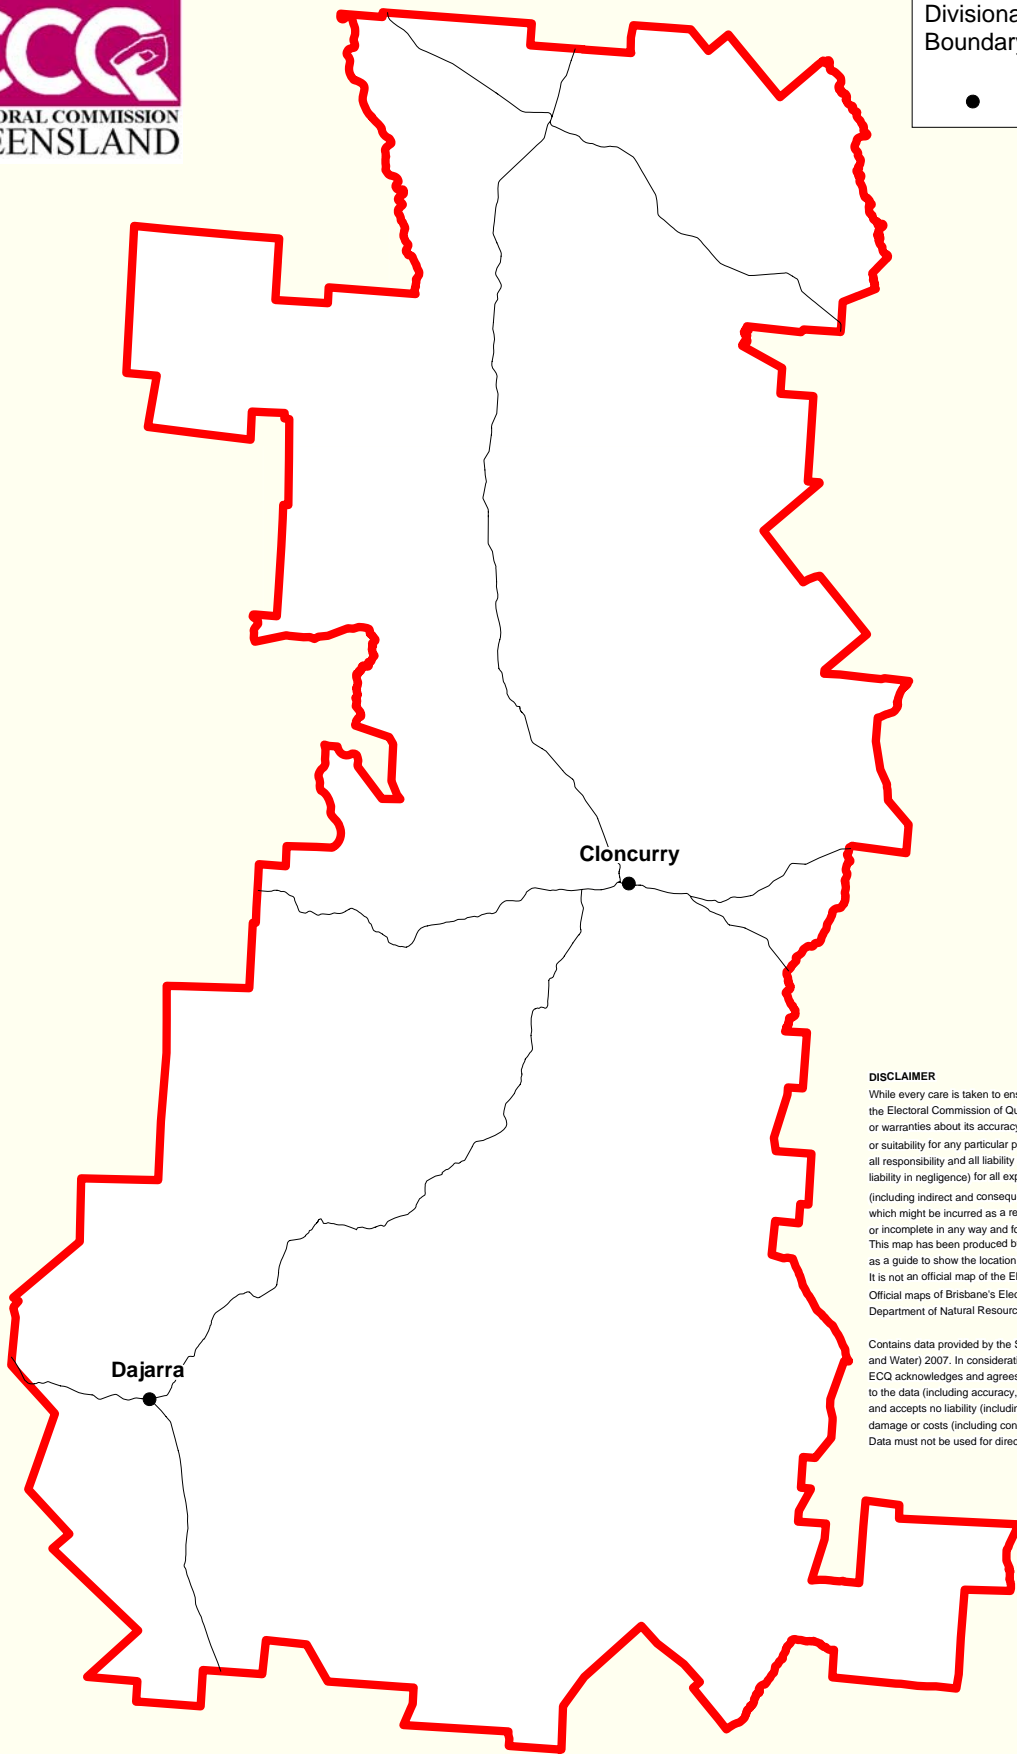

LEGEND	
Road	
Divisional Boundary	
	Polling Booth