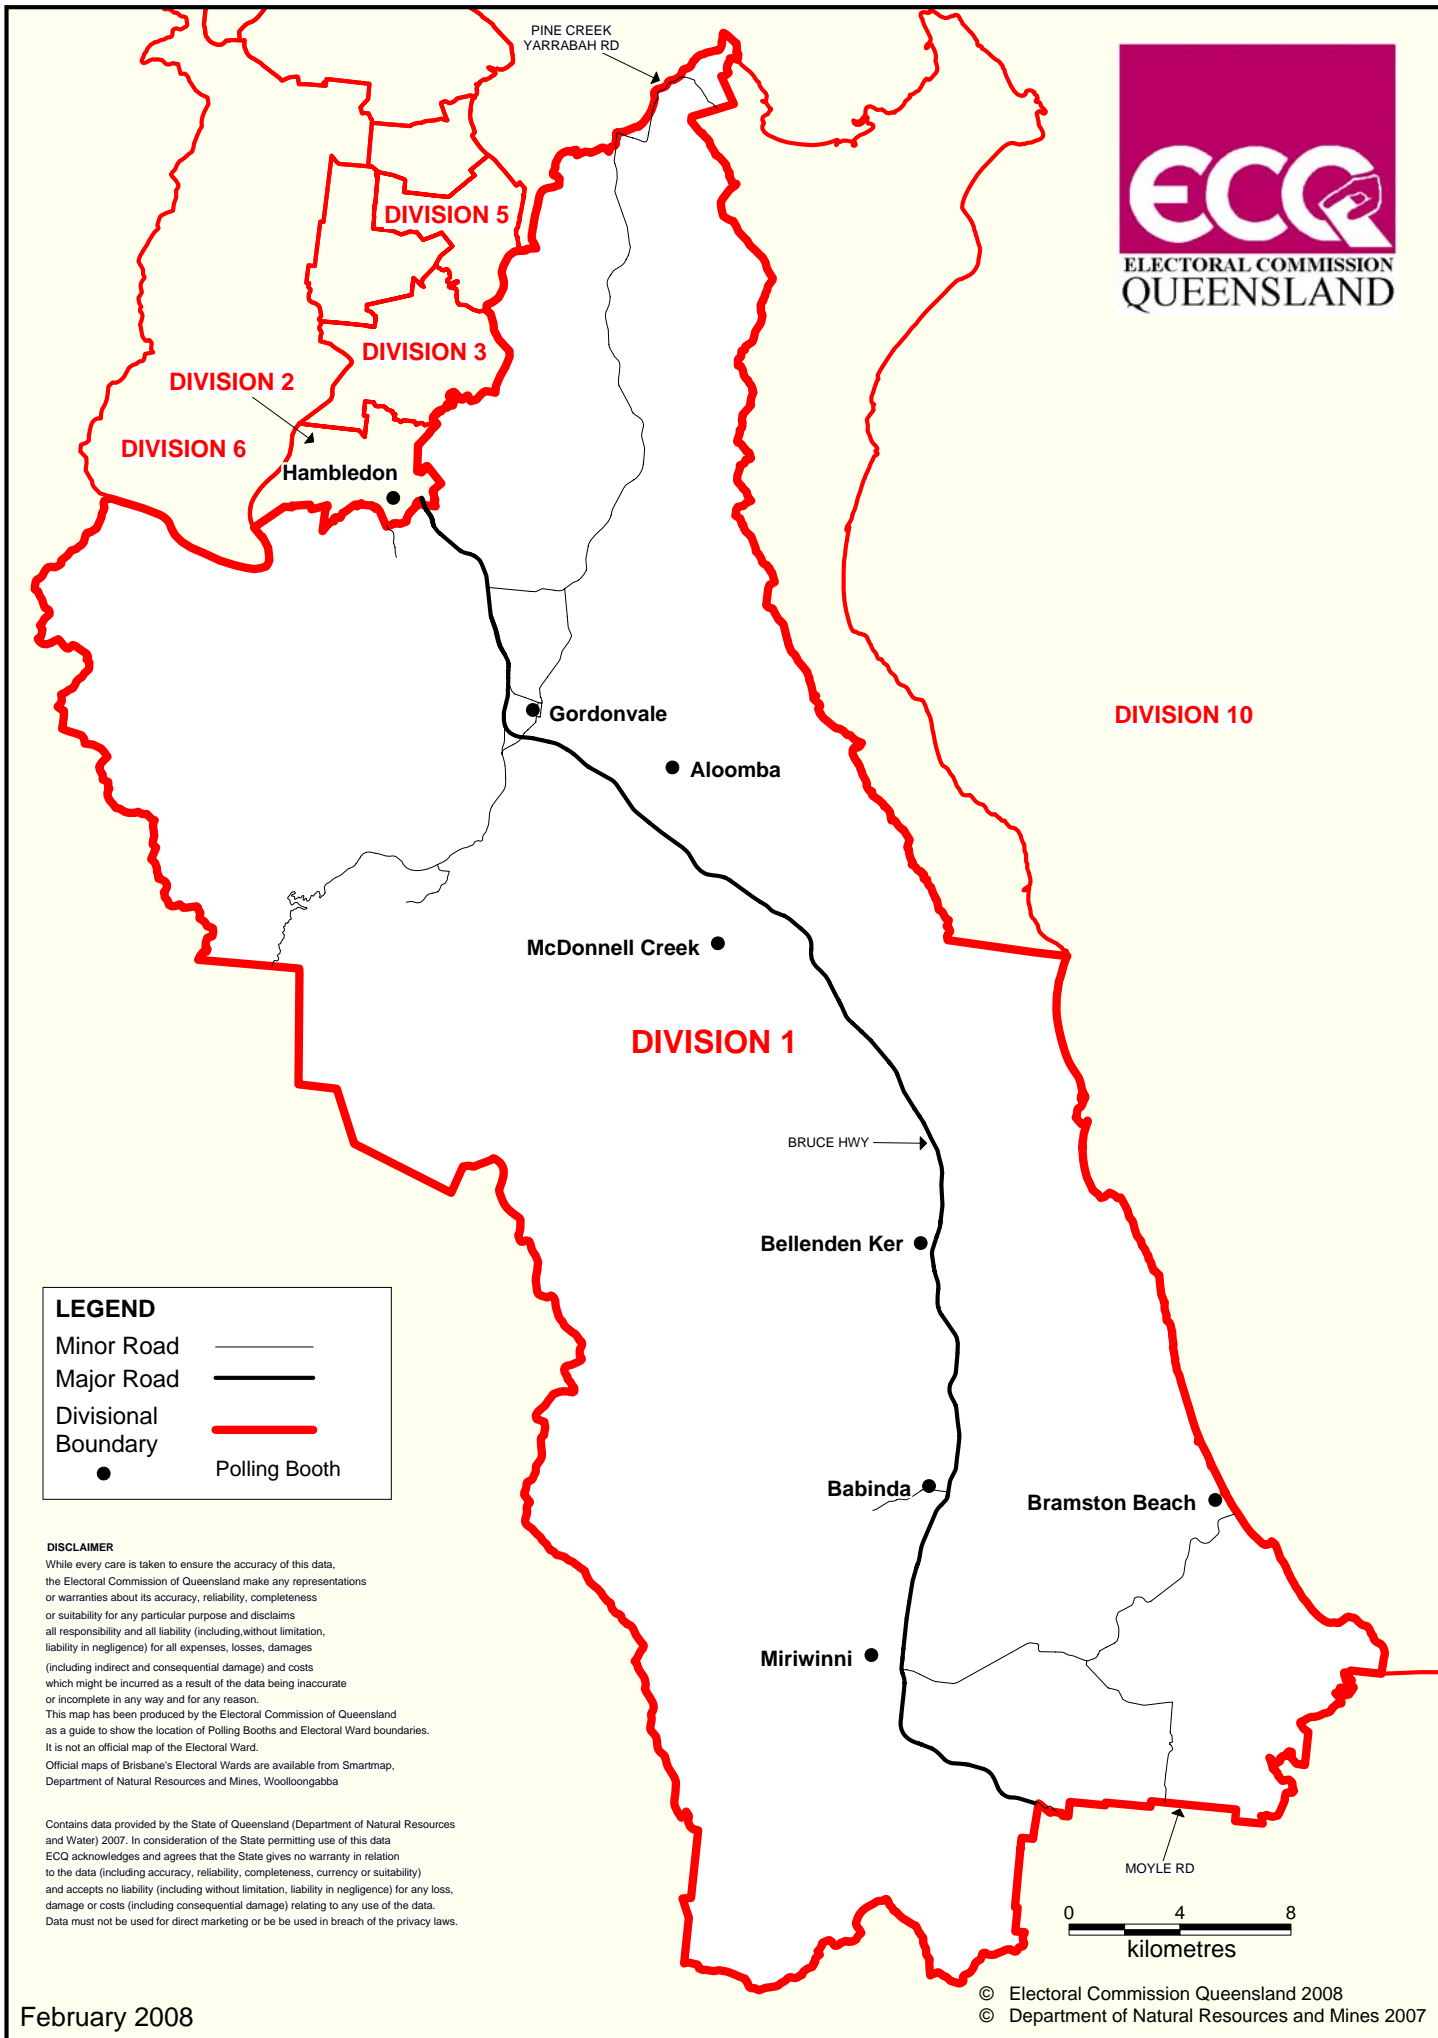

CAIRNS REGIONAL COUNCIL ELECTION 2008 SHOWING POLLING BOOTH LOCATIONS

Division 1

Electors at close of Roll: 8,818

No. of Booths: 8

LEGEND	
Minor Road	
Major Road	
Divisional Boundary	
	Polling Booth