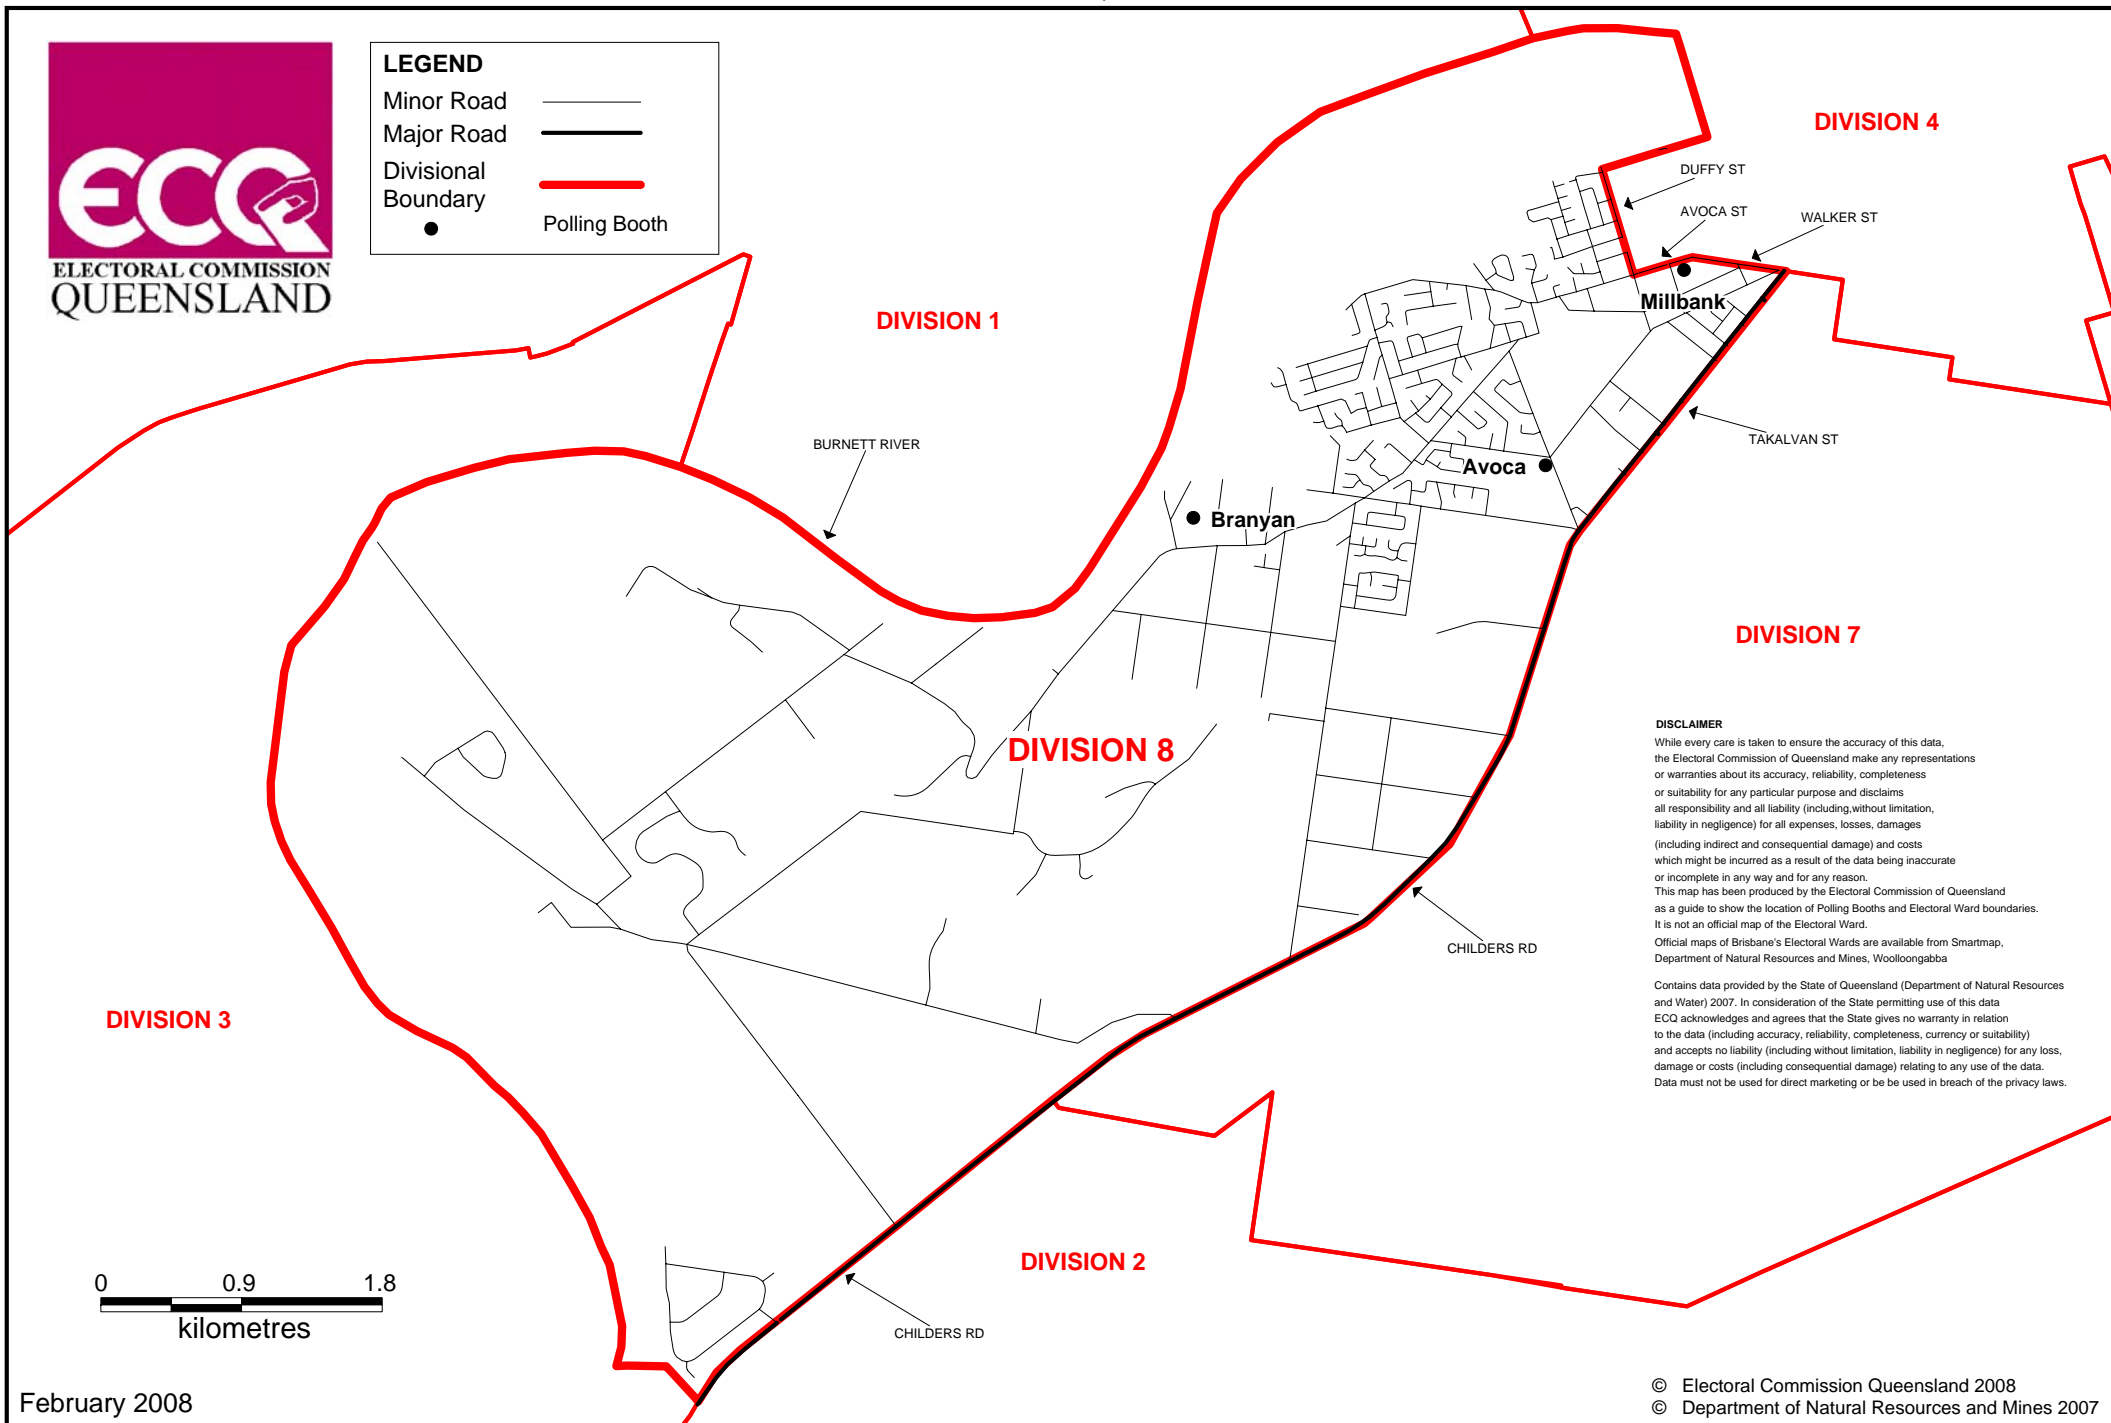

LEGEND

- Minor Road
- Major Road
- Divisional Boundary
- Polling Booth