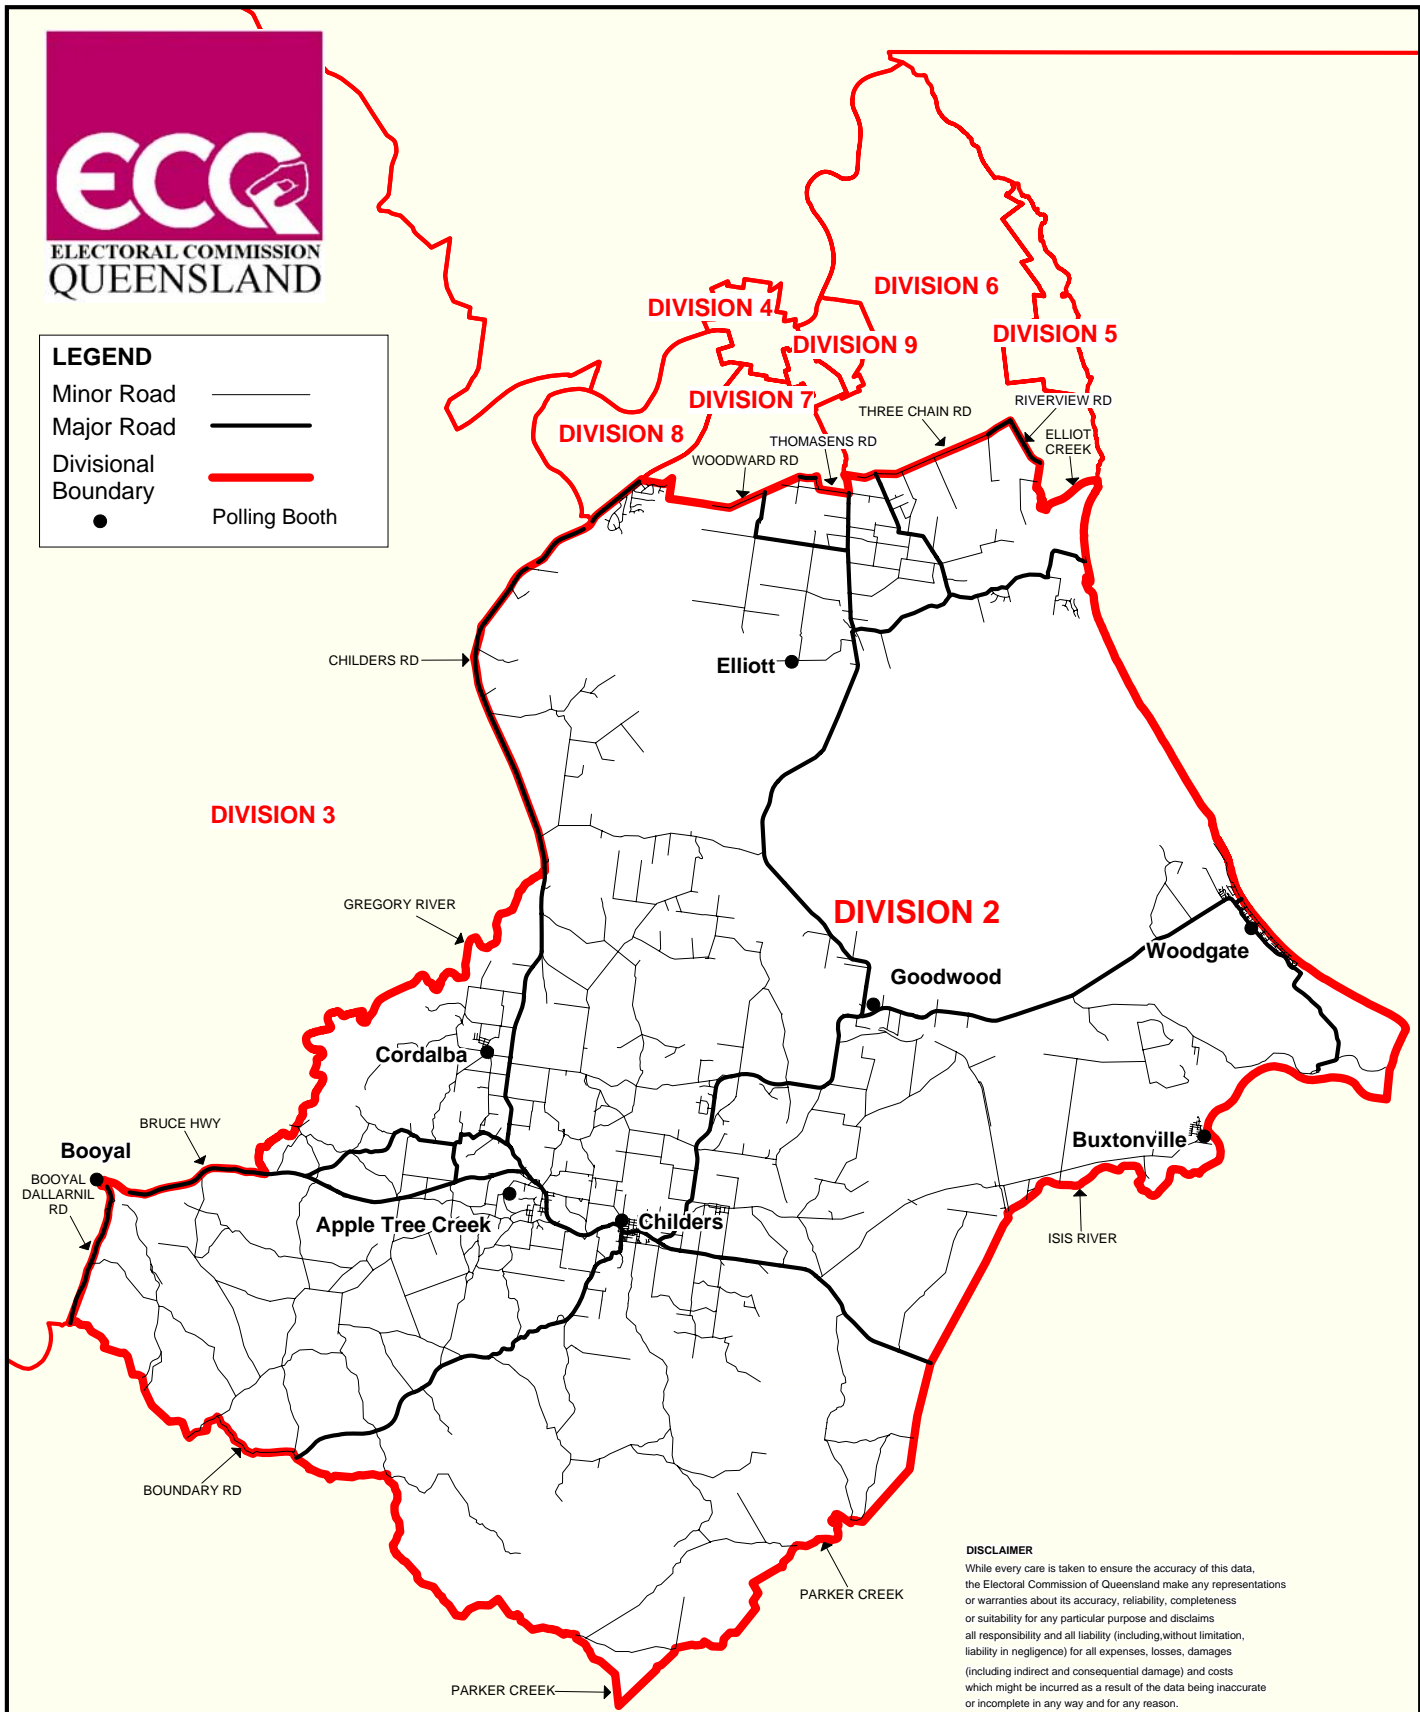

LEGEND	
Minor Road	
Major Road	
Divisional Boundary	
●	Polling Booth