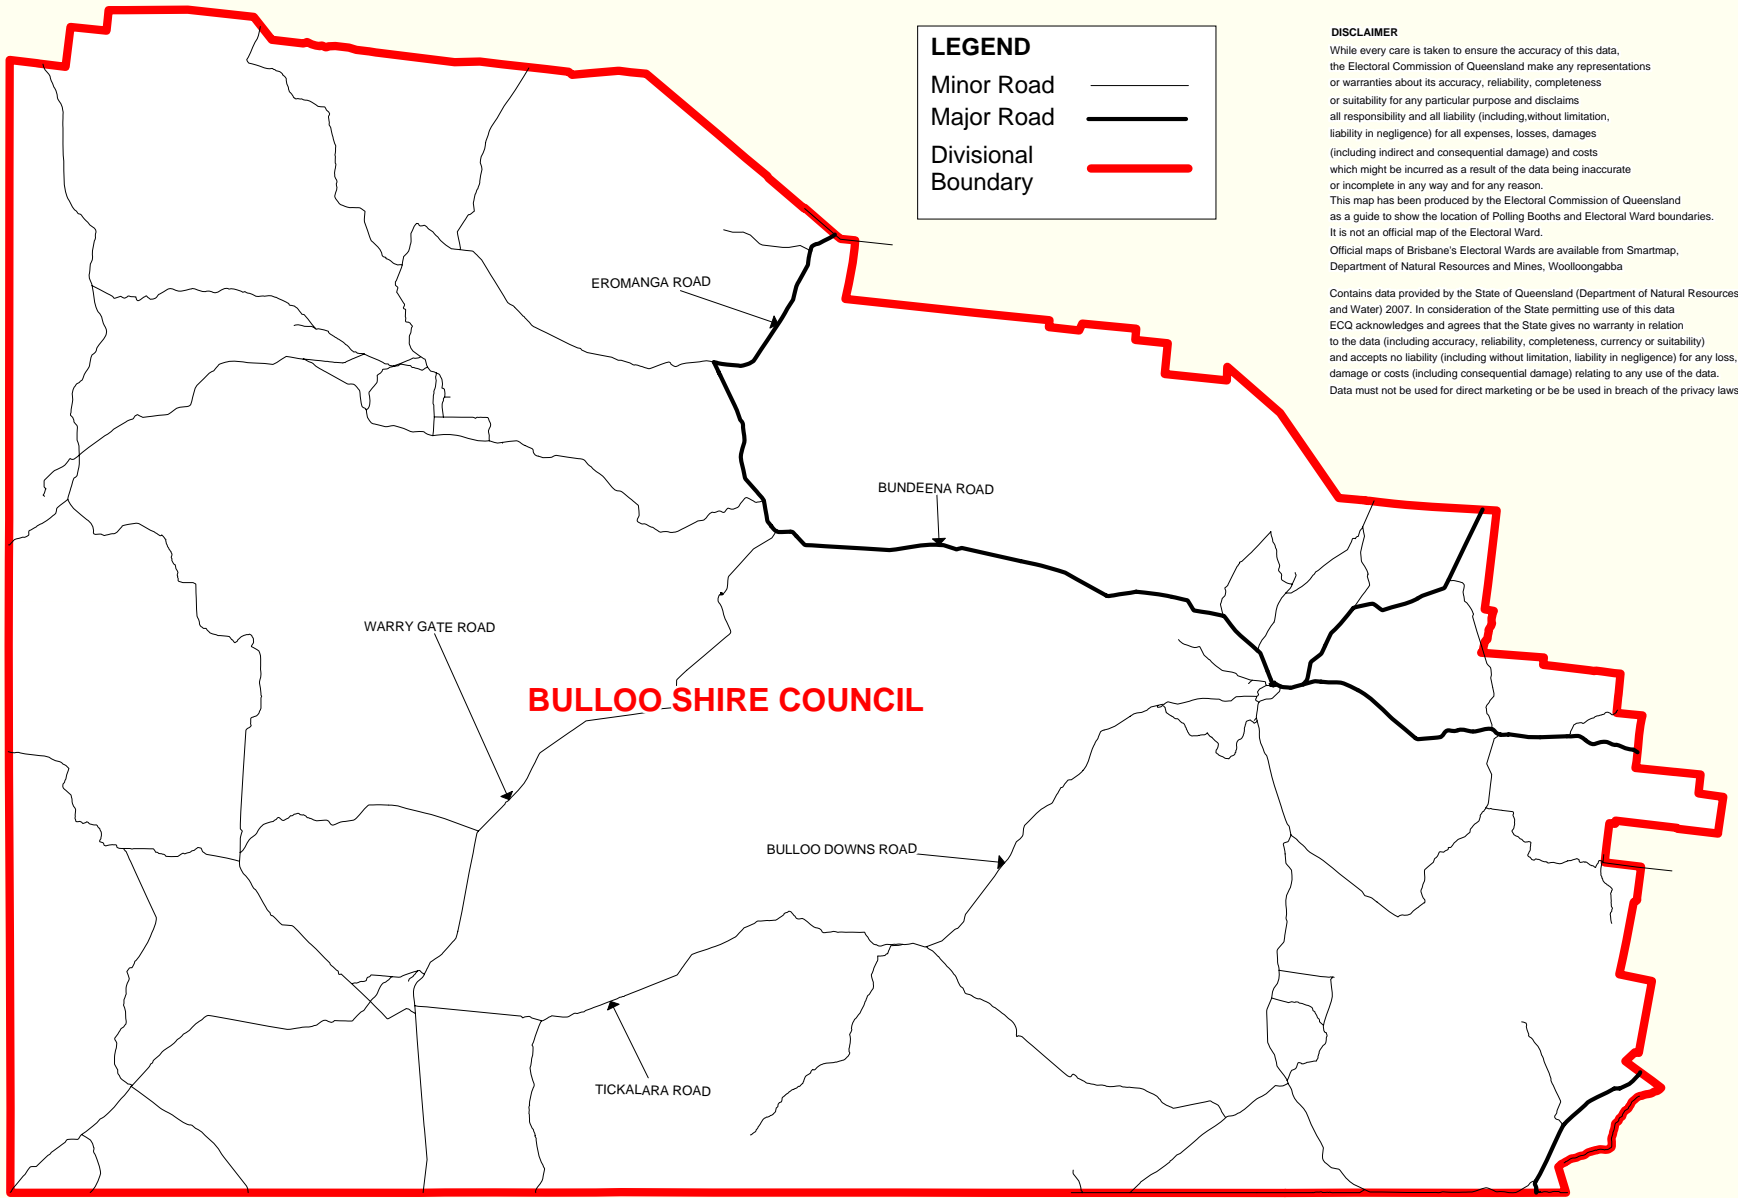

BULLOO SHIRE COUNCIL ELECTION 2008
Electors at close of Roll: 242   Postal Ballot